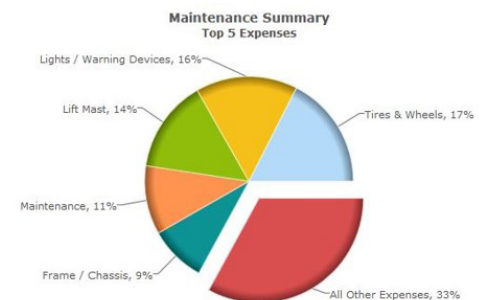

Visit us at our West Michigan Facility

FORKLIFTS | MICHIGAN

EXPECT MORE

616.455.2376

www.forkliftsmi.com